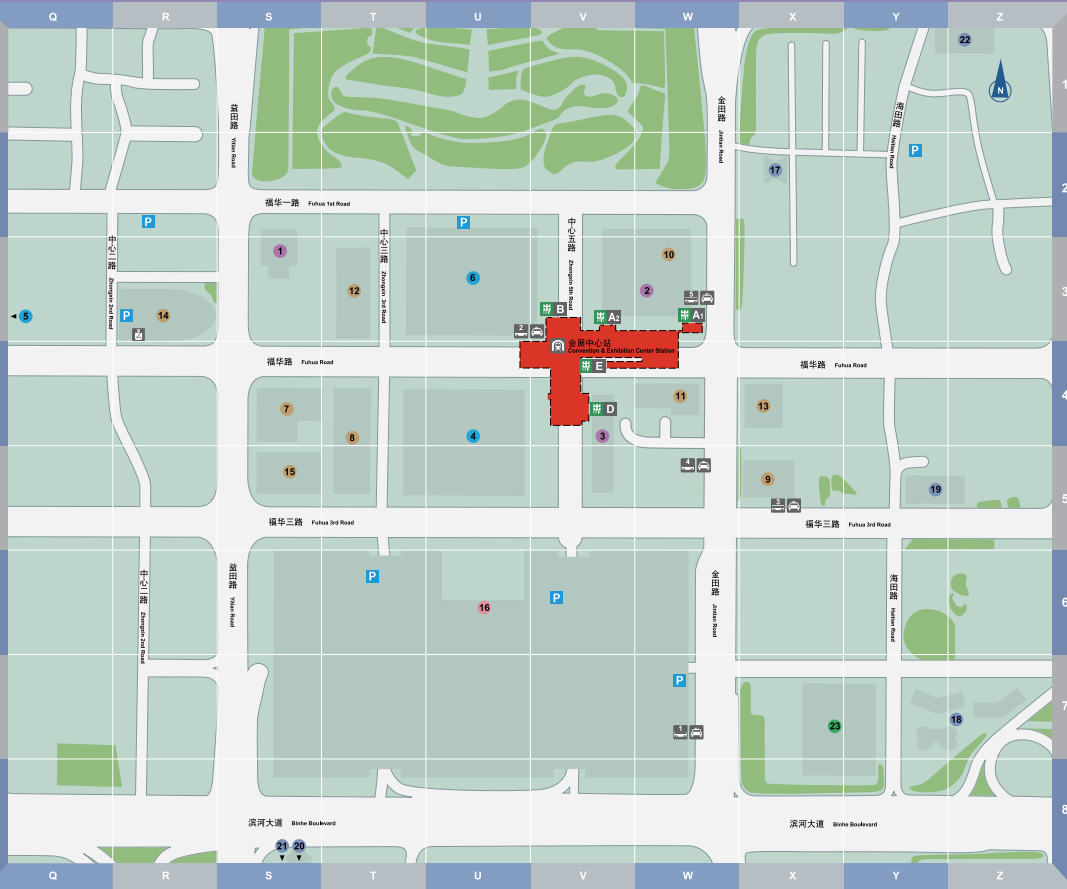

会展中心站周边区域信息图

Convention & Exhibition Center Station Street Map